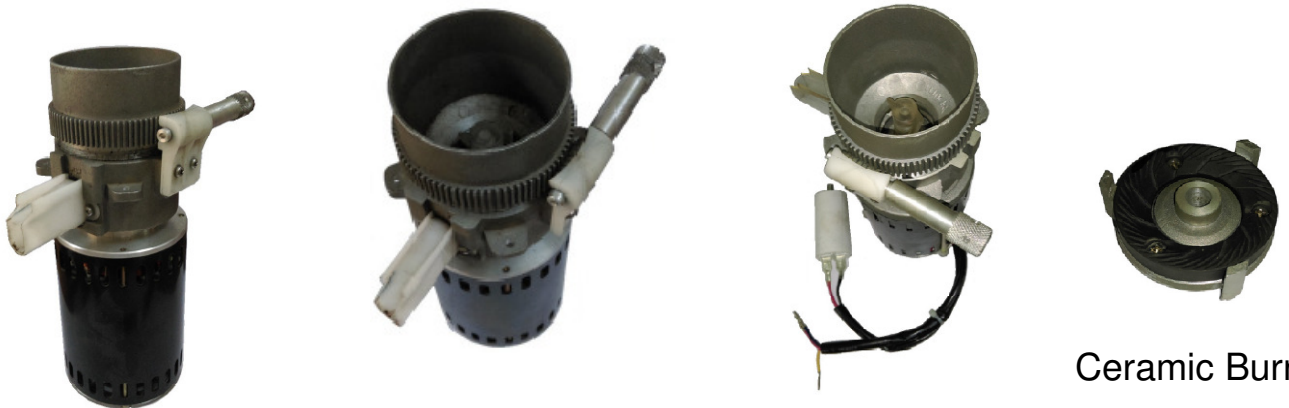

**MODEL VND-AC-CFGR-1,
230 VAC, 50 Hz, 350 WATT, 1480 RPM**

Our Coffee grinders VND-AC-CFGR-1 is suitable for grinding coffee beans with the possibility of regulating the desired grain (fine or coarse) according to the requirements.

TYPICAL APPLICATIONS

- Hot beverage vending machines
- Ground coffee dispensers
- Coffee machines

CHARACTERISTICS

- Power supply: AC 230 V
- Absorption (work load): 350W - 2.73 A
- Thermal protector: 100° C
- Possibility of dispensing on a time basis or by means of a volumetric dozer
- Ceramic Burrs of Ø 63 mm are used for longer life, retain original aroma and better texture of coffee powder

TECHNICAL DATA

- Grain size from fine to coarse
- Ambient temperature 4 to 40 °C
- The manufacturing materials used for contact with coffee are Food Grade
- Compliant with RoHS directive 2011/65/EU